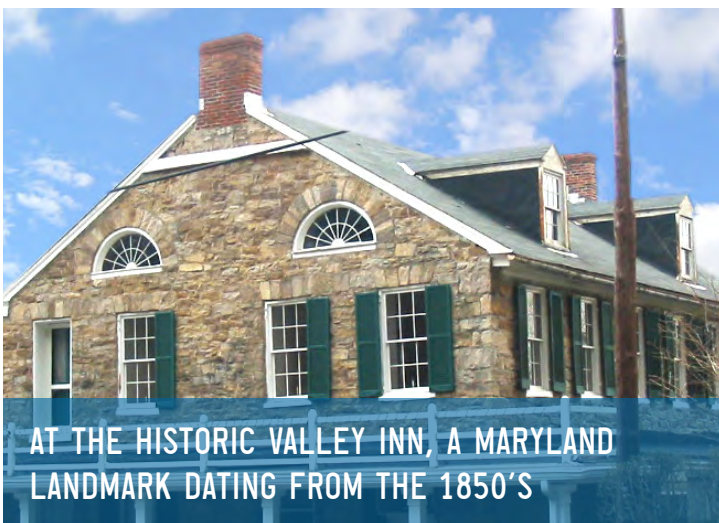

# BALTIMORE ↔ ROTTERDAM

SISTER CITY COMMITTEE / ZUSTERSTEDEN COMITÉ  
WWW.BALTIMOREROTTERDAM.ORG

AT THE HISTORIC VALLEY INN, A MARYLAND  
LANDMARK DATING FROM THE 1850'S

**WHEN** ↓ TUESDAY, APRIL 19, 2016  
7 PM – 9 PM

**WHERE** → THE VALLEY INN  
10501 FALLS ROAD  
LUTHERVILLE, MD 21093